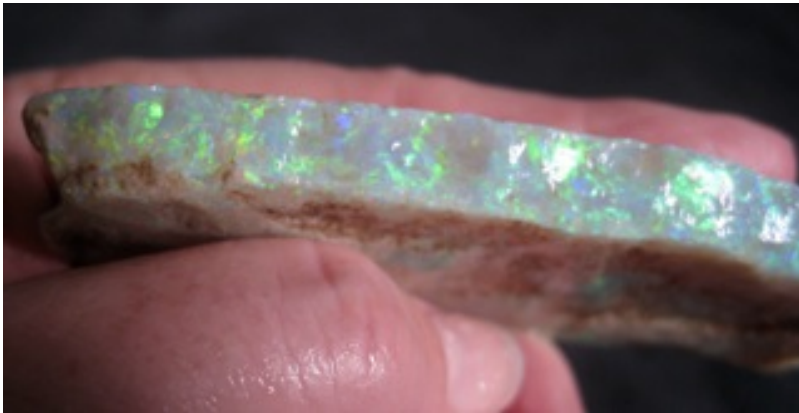

23. $100,000 IMG_0391 Mintubi Super Gem $50,000/oz 2oz