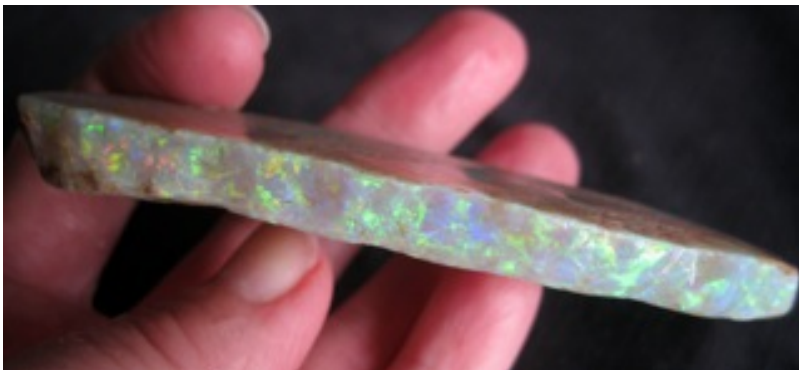

20. $100,000 IMG_0369 Mintubi Super Gem $50,000/oz 2oz