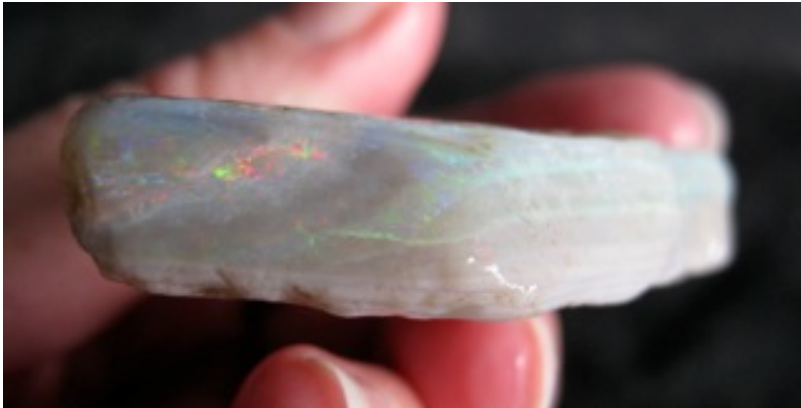

25. $428 IMG_9169 Mintubi Drk Special $400/oz 1.07oz

26. $678 IMG_2459 Mintubi Plate $600/oz 1.13oz #1