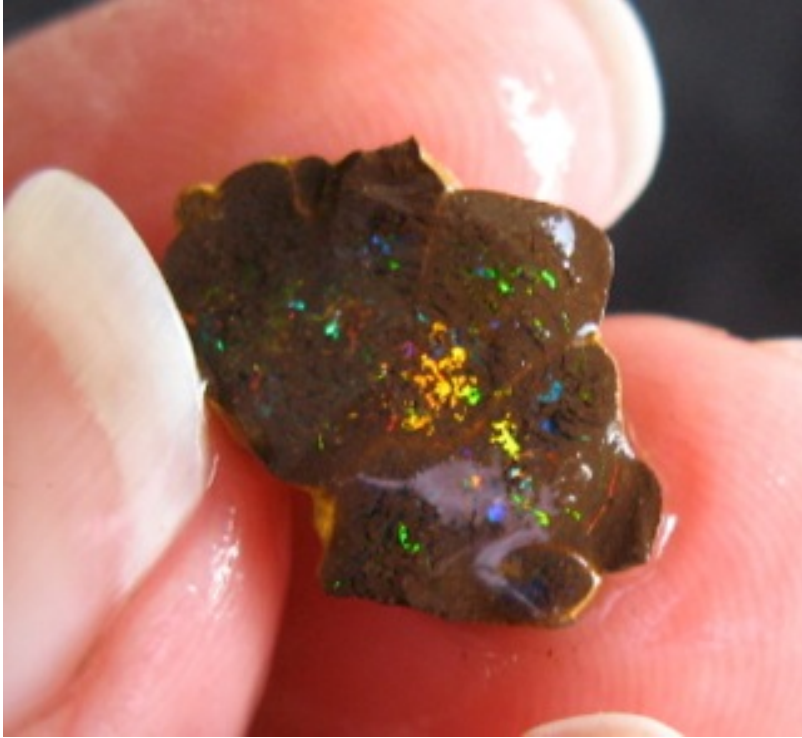

Valued Clients

Last week we practically gave away cut stones. Today to give our rough opal buyers a nice chance I send you a picture of this Andamooka Painted Lady, it weighs 13.75oz.

1. \$375 IMG_8742 Andamooka Painted Lady 13.75oz

2. \$375 IMG_8743 Andamooka Painted Lady 13.75oz

3. \$375 IMG_8744 Andamooka Painted Lady 13.75oz

This stone has absolutely magnificent reds across the face of the stone which is 3.5" wide and the best part of 1" thick. What a surface of red gem opal for such little money. You can't see all the face because it is still covered in sandstone and a bit of crud so the people who like grinding a little and polishing this is a beautiful piece. It could be cut into matching pendant, earrings and ring or if you are a specimen person it could be left just as a specimen. I see the patch goes around the corner for about 1.5", the crud is so thick on top of it you can't see whether there is any colour there. I tried to snip it just in case it's beautiful red under there but I stopped, I didn't want to ruin it.

There is one beautiful Boulder Matrix gem it weighs .427oz only \$15. From the outside of the stone you really can't see anything. I was happily classing some matrix opal when I snipped this corner and boy, the colours just jumping out. I include the little piece that I snipped off, there is a nice little stone to be cut out of that as well, it's not included in the .427oz but it is included in the \$125. Just think for how many million years this opal has been covered in crud and deep under the earth, just an hour ago I snipped it off and the colour saw the light of day for the first time. If it had been you hiding in there and finally released like a genie from a bottle wouldn't you be happy. I wish I had more of these Boulder Matrix pieces to offer you but unfortunately I don't have them in this gem colour. We really should cut it into an opal bead but I thought I'd let one of our clients have the pleasure of cutting it.