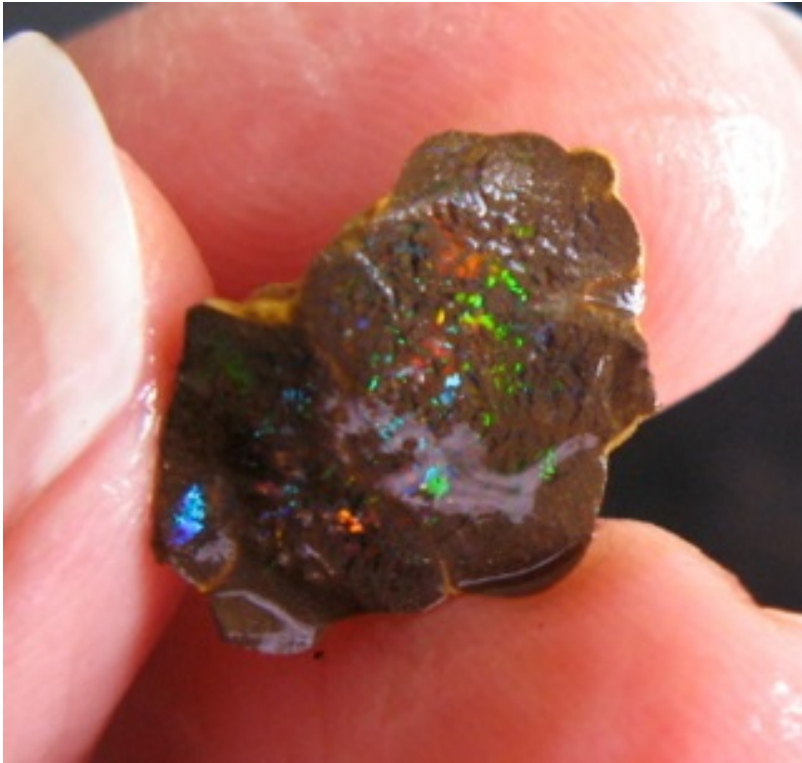

5. $125 IMG_8747 Boulder Matrix Gem .427oz