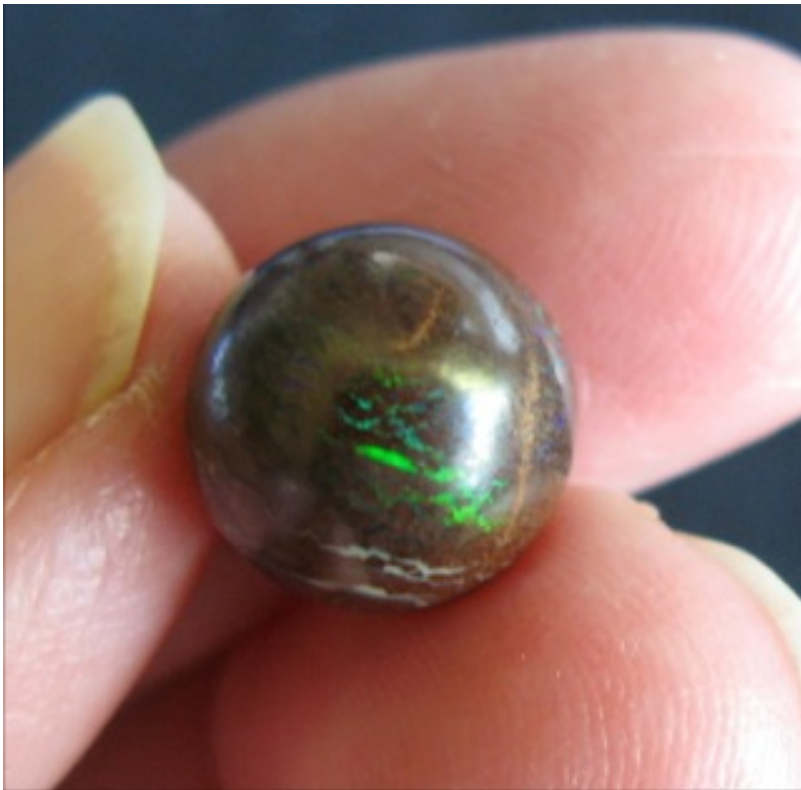

1. \$15 each IMG\_1645 Andamooka Rock Spheres (4) 26-28mm diameter holes drilled

2. \$36-42 each IMG\_6094 Chrysoprase Spheres brilliant brown markings 14mm round 18.4cts to 16mm round 29.6cts - no-one else in the world would have the same as these

3. \$65 IMG\_0624 Andamooka Opal Sphere "Opal Lady" 5.5cm diameter not drilled

4. \$70 pair IMG\_9317 Andamooka Gem Opal in very hard rock 24mm round 167cts

5. \$70 IMG\_0627 Andamooka Opal Sphere "Opal Lady" 6cm diameter not drilled

6. \$78 IMG\_0635 Andamooka Opal Sphere "Opal Lady" 6cm diameter not drilled

7. \$80 pair IMG\_9323 Andamooka Gem Opal in very hard rock 22mm round 122cts

8. \$89 the lot IMG\_2000 Andamooka Gem Bar Spheres (6) 5mm, 6mm, 8mm, 10mm & 15mm round 28.2cts (10mm round - no colour I'll give you)

9. \$89 IMG\_6108 Boulder Matrix Sphere 14mm round 17.2cts

10. \$103 IMG\_6118 Boulder Matrix Sphere 11mm round 10.3cts

11. \$119 IMG\_1987 Boulder Opal Sphere gem colours 25mm round 119.37cts

12. \$145 DF Olympic Blues & Greens 27mm round 108.7cts