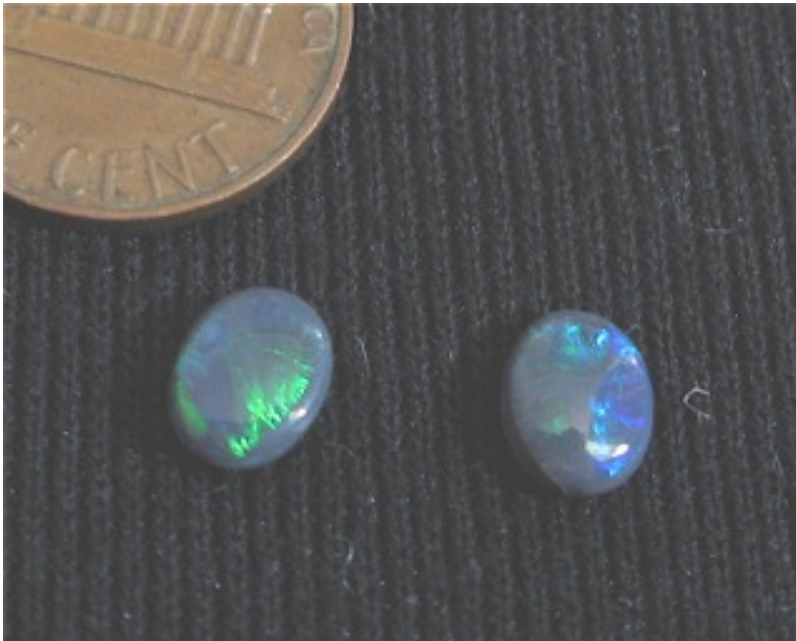

29. $220 the pair IMG_0067 Lightning Ridge 7.5 x 6mm 1.4cts