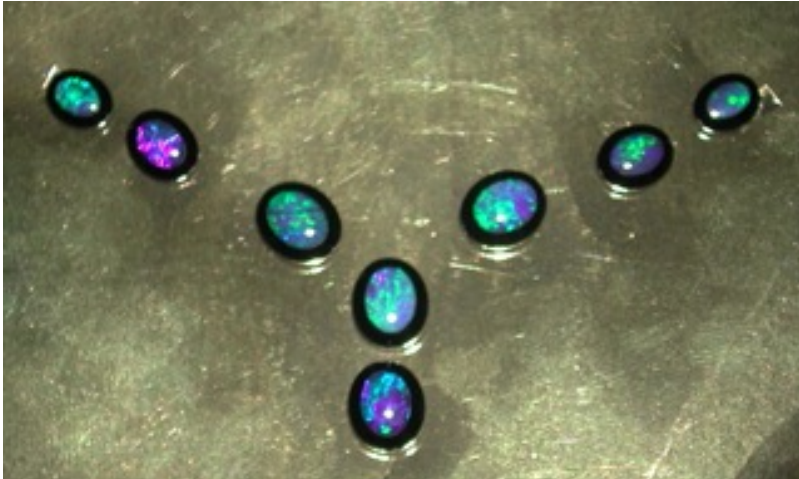

Doublets are often referred to as a "poor man's black opal". They are gorgeous and if they were indeed flat topped black opals you'd be looking at about 10 times the price.

The 3.72ct special Shell Doublet really is something to behold. It is a shell and the cutter has ingeniously put into the back of it Boulder opal to support the quite thin, in places, shell. This is only a shell by definition because it is attached to the Boulder. The shell produces beautiful colour and can stand alone however if it weren't for the Boulder backing it could be damaged quite easily. You can go 1,000 miles in any direction and you won't find another special shell doublet like we have in here for only \$150, not only is it beautiful it is unique.

15. \$350 DSCN4127 Doublet

16. \$1,000 DSCN2461.JPG Triplet Freeform 40 x 32mm

17. \$1,000 DSCN2462.JPG Triplet Freeform 40 x 32mm

18. \$2,000 DSCN1802.JPG Triplet Freeform 57 x 39mm 2.25" x 1.5"

19. \$650 DSCN5604 Ceramic Beads (9)