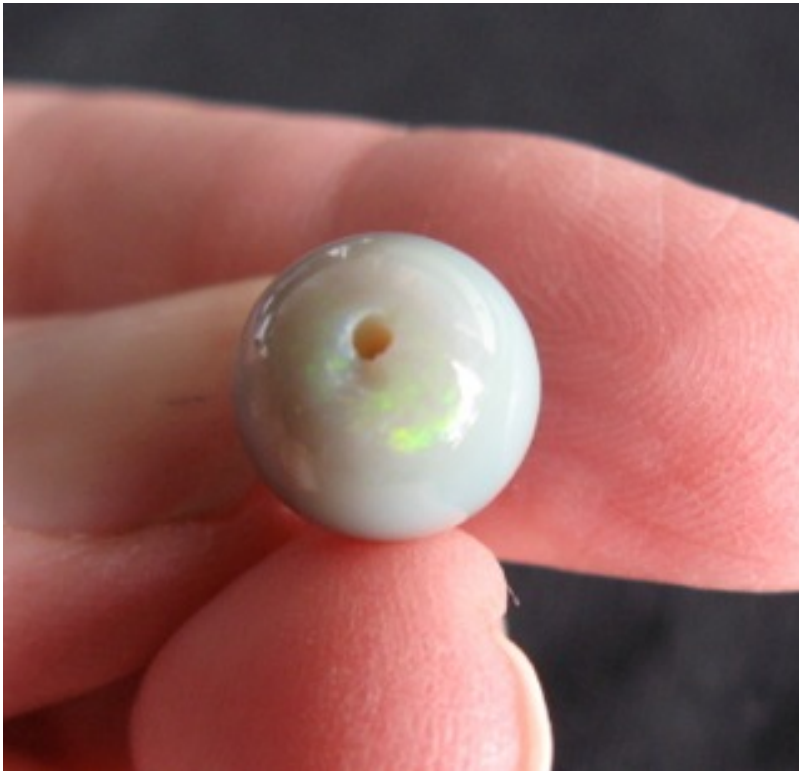

25. \$823.20 IMG_3250 Dark Base 14mm round loose bead 13.72cts #25

26. \$450.80 IMG_3248 Dark Base 13mm round loose bead 11.27cts #26

27. \$407.20 IMG_3236 Dark Base 12mm round loose bead 10.18cts #27

29. \$474.60 IMG_3233 Dark Base 11.5mm round loose bead 7.91cts #29