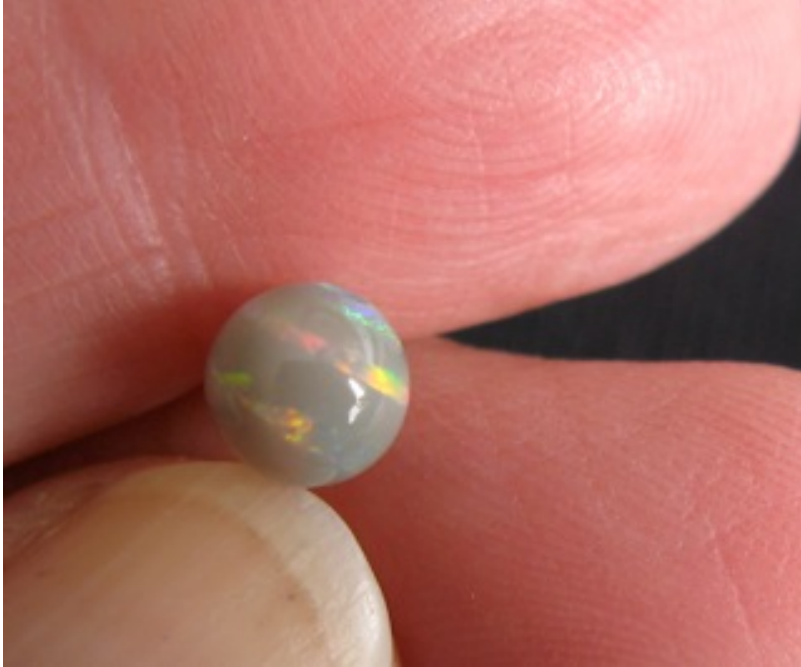

2. $74.40 IMG_3743 Dark Base bead 6mm round 1.24cts #2