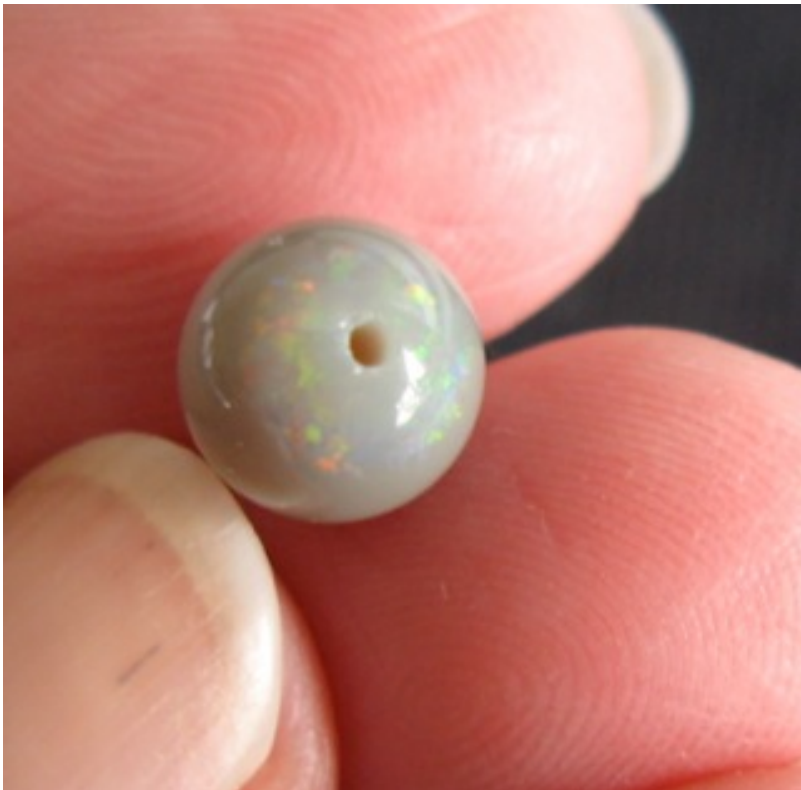

IMG_1216 Dark Base Beads

- 1. \$58.80 IMG_3731 Dark Base bead 5.5mm round .98cts #1

2. \$74.40 IMG_3743 Dark Base bead 6mm round 1.24cts #2

3. \$92.40 IMG_3755 Dark Base bead 7mm round 1.5cts #3

5. \$108 IMG_3740 Dark Base bead 7mm round 1.8cts #5