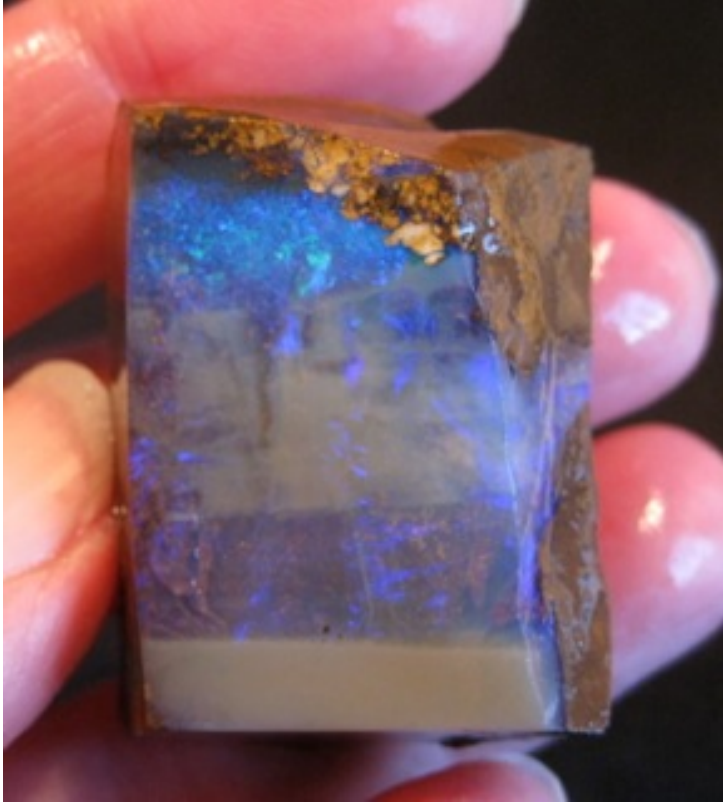

\$115 IMG_5939

Mintubi on Sandstone some Black opal faced beautiful specimen 115cts

\$125 IMG_3327

Boulder 340g

\$125 IMG_3289

Mintubi on Sandstone specimen "Casper the friendly ghost" faced some gem colours 3.25oz

\$145 IMG_3296

Andamooka Painted Lady 1.65oz

\$150 IMG_3329

Boulder - nice stone, not too sure how far it goes in 1.1oz

\$195 IMG_3278

Mintubi Gem Bar Specimen 2.2oz

\$275 IMG_5658
Opal on Matrix 10.25cts

\$185 IMG_5926