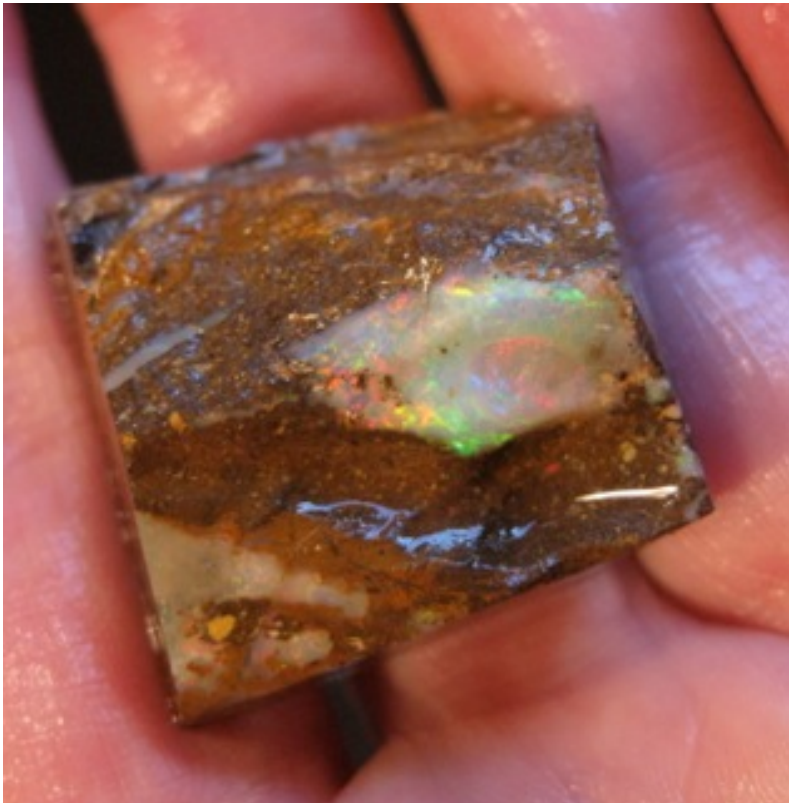

$100 IMG_3346